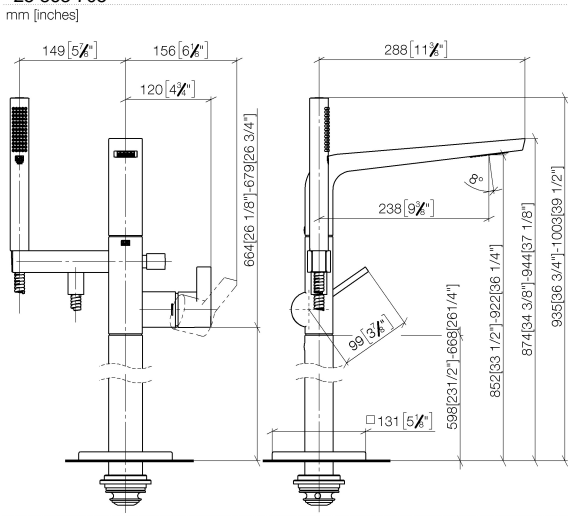

CL.1 Single-lever bath mixer with stand pipe for free-standing assembly with hand shower set - Chrome

CL.1

25 863 705

- 238mm projection
- rectangular spray pattern with 55 individual jets
- max. spout flow rate 24.6 l/min
- Hand shower: COMPACT RAIN, max. flow rate 6.8 l/min (at 3 bar)
- bar-type hand shower with anti-scale system
- wall bracket
- automatic bath/shower diverter
- total height 935 - 1005 mm
- stand pipe height 598 - 668 mm
- height up to aerator 852 – 922 mm
- push-on rosette 131 x 131 mm
- metal shower hose 1250mm with integrated anti-twist protection

- Concealed floor mounting -** 35 945 970 90
- max. recess depth 150 mm
 - min. recess depth 80 mm

CL.1 Single-lever bath mixer with stand pipe for free-standing assembly with hand shower set - Chrome

CL.1

25 863 705

mm [inches]

Flow rate chart

Certificates

Belgaqua_19_77_27. IAPMO_4976 (2). LGA_29727.

Belgaqua_24-003-27_1.

CL.1 Single-lever bath mixer with stand pipe for free-standing assembly with hand shower set - Chrome