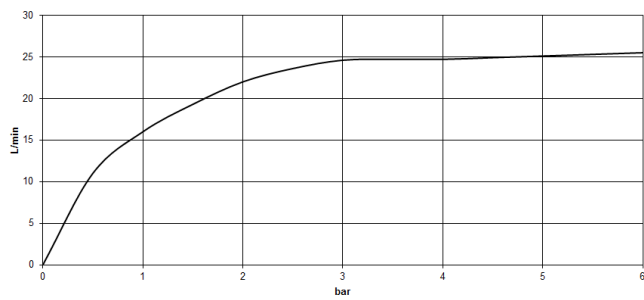

- Concealed floor mounting -** 35 945 970 90
- max. recess depth 150 mm
 - min. recess depth 80 mm

CL.1 Single-lever bath mixer with stand pipe for free-standing assembly with hand shower set - Chrome

CL.1

25 863 705

mm [inches]

Flow rate chart

Certificates

Belgaqua_19_77_27. IAPMO_4976 (2). LGA_29727.

Belgaqua_24-003-27_1.

CL.1 Single-lever bath mixer with stand pipe for free-standing assembly with hand shower set - Chrome