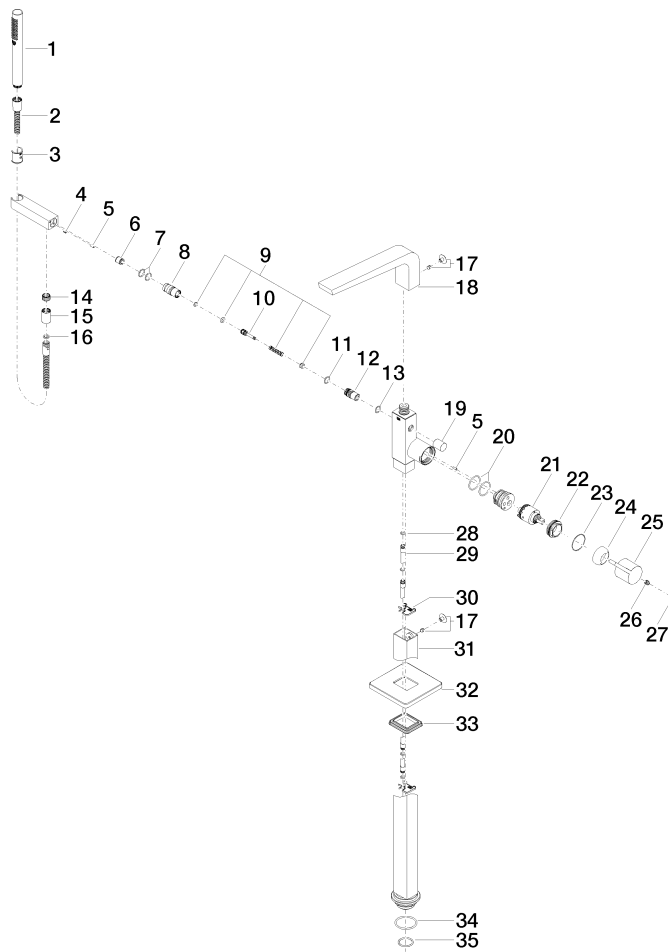

CL.1 Single-lever bath mixer with stand pipe for free-standing assembly with hand shower set - Chrome

CL.1

25 863 705

CL.1 Single-lever bath mixer with stand pipe for free-standing assembly with hand shower set - Chrome

CL.1

25 863 705

Spare parts list

No.	Item Number	Name	Quantity used	Delivery time
1	90 12 11 140 30-00	shower	1	10
2	90 30 02 072 00-00	Metal shower hose 1/2" x 3/8" x 1250 mm - Chrome	1	10
3	09 18 40 118 90	sleeve	1	2
4	09 31 11 058 90	pin	1	2
5	09 31 11 040 90	pin	3	2
6	90 23 01 141 00 90	back-flow preventer	1	2
7	90 14 10 010 00 90	seal	2	2
8	09 24 03 130-00	nipple	1	10
9	90 16 02 023 00 90	spring	1	2
10	09 31 09 094 20-00	pull-rod	1	10
11	90 14 10 055 00 90	seal	1	2
12	09 21 34 080-00	nipple	1	10
13	90 14 10 033 00 90	seal	1	2
14	09 24 03 069 90	nipple	1	2
15	90 21 02 069 00-00	cover	1	10
16	90 14 20 026 00 90	seal	1	2
17	04 31 20 034 00 90	plug	2	2
18	90 11 70 008 00-00	spout	1	10
19	09 20 71 031-00	handle	1	10
20	09 14 10 148 90	seal	2	2
21	90 15 05 039 00 90	cartridge	1	2
22	09 24 04 298 90	nut	1	2
23	09 14 10 037 90	seal	1	2
24	09 28 30 036-00	cover	1	10
25	09 20 67 014-00	handle	1	10
26	90 31 11 030 00 90	pin	1	2
27	90 31 20 087 00-00	plug	1	10
28	09 14 10 139 90	seal	2	2
29	04 28 22 025 00 90	connection	2	2
30	09 20 93 051 90	holder	2	2
31	04 28 22 024 00-00	pipe	1	10
32	09 27 71 011-00	rosette	1	10
33	09 14 03 107 90	seal	1	2
34	09 14 10 084 90	seal	1	2
35	09 14 10 018 90	seal	1	2